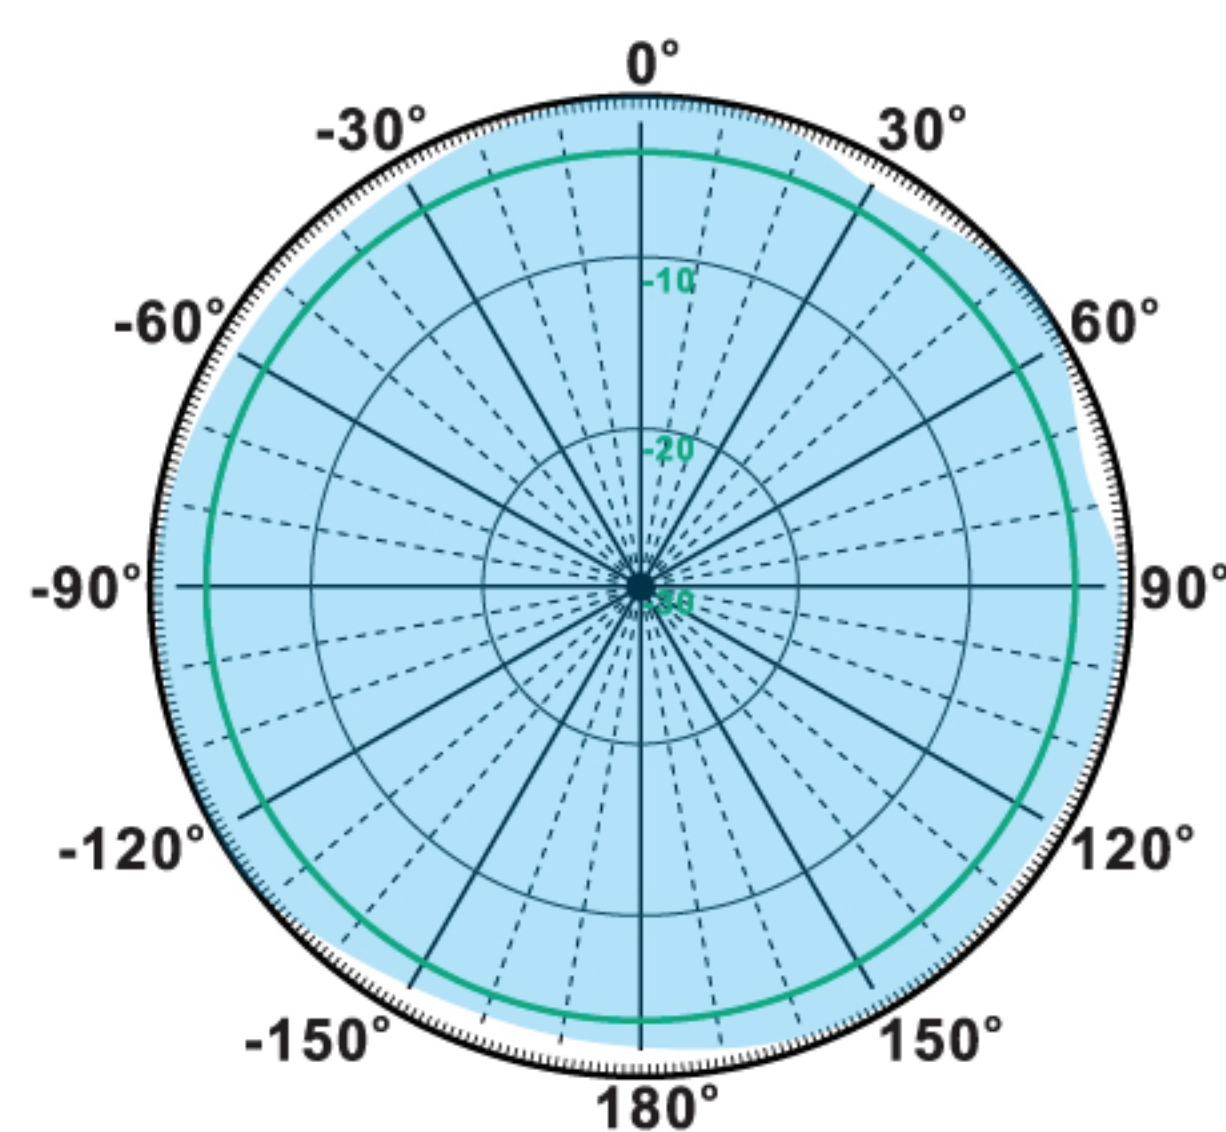

Electrical Data

Frequency:	806-960/1710-2700 MHZ
Gain:	3 dBi
VSWR:	<1.5:1
Polarization:	Vertical
Horizontal Beamwidth :	360°
Vertical Beamwidth:	68°
Nominal Impedance:	50 Ohms
Max Input Power:	100 W
Lightning Protection:	DC Ground

Mechanical Data

Connector :	N Female
Dimensions:	Ø165*90mm
(diameter*length)	Ø6.5*3.54in
Weight:	0.29kg/0.64lb
Cable Length:	350mm
Reflector Material:	Aluminum Alloy
Radome Material:	Weatherproof ABS
Mounting Method:	Fit with nut
Rated Wind Velocity:	210km/h
Operating temperature:	-40~+65°C

Shipment Data

Packing Qty:	20pcs/Carton
Carton Size:	720*300*330mm
(length*width*height)	28.3*11.8*13.0in
Packing Weight:	7kg/15.42lb

H-Plane

V-Plane