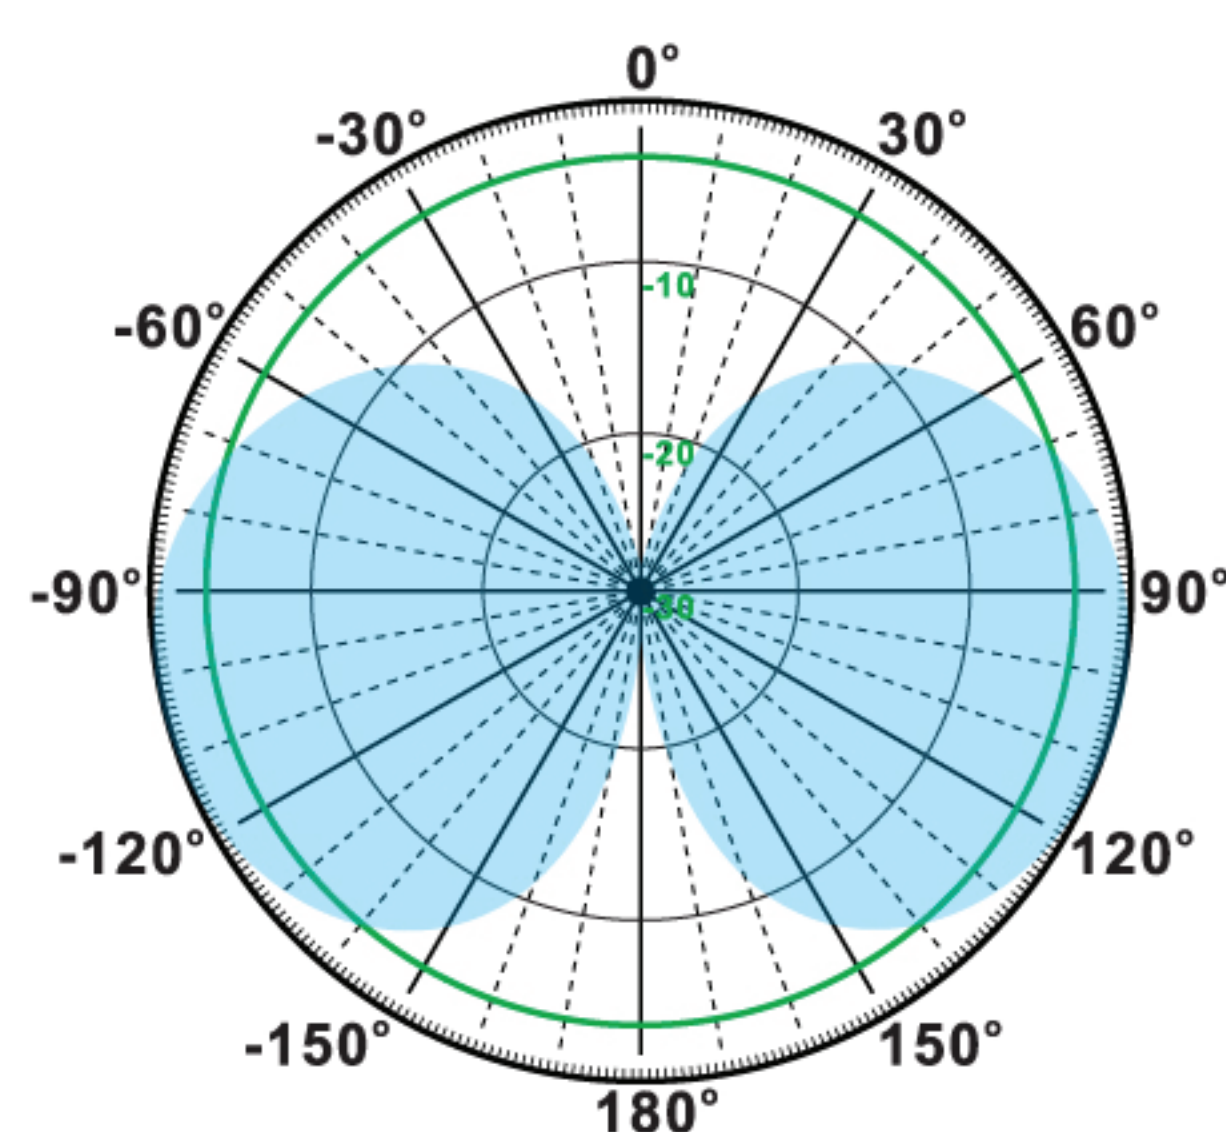

Electrical Data

Frequency:	806-960/1710-2700 MHZ
Gain:	3 dBi
VSWR:	<1.5:1
Polarization:	Vertical
Horizontal Beamwidth :	360°
Vertical Beamwidth:	68°
Nominal Impedance:	50 Ohms
Max Input Power:	100 W
Lightning Protection:	DC Ground

Mechanical Data

Connector :	N Female
Dimensions:	Ø165*90mm
(diameter*length)	Ø6.5*3.54in
Weight:	0.29kg/0.64lb
Cable Length:	350mm
Reflector Material:	Aluminum Alloy
Radome Material:	Weatherproof ABS
Mounting Method:	Fit with nut
Rated Wind Velocity:	210km/h
Operating temperature:	-40~+65°C

Shipment Data

Packing Qty:	20pcs/Carton
Carton Size:	720*300*330mm
(length*width*height)	28.3*11.8*13.0in
Packing Weight:	7kg/15.42lb

H-Plane

V-Plane